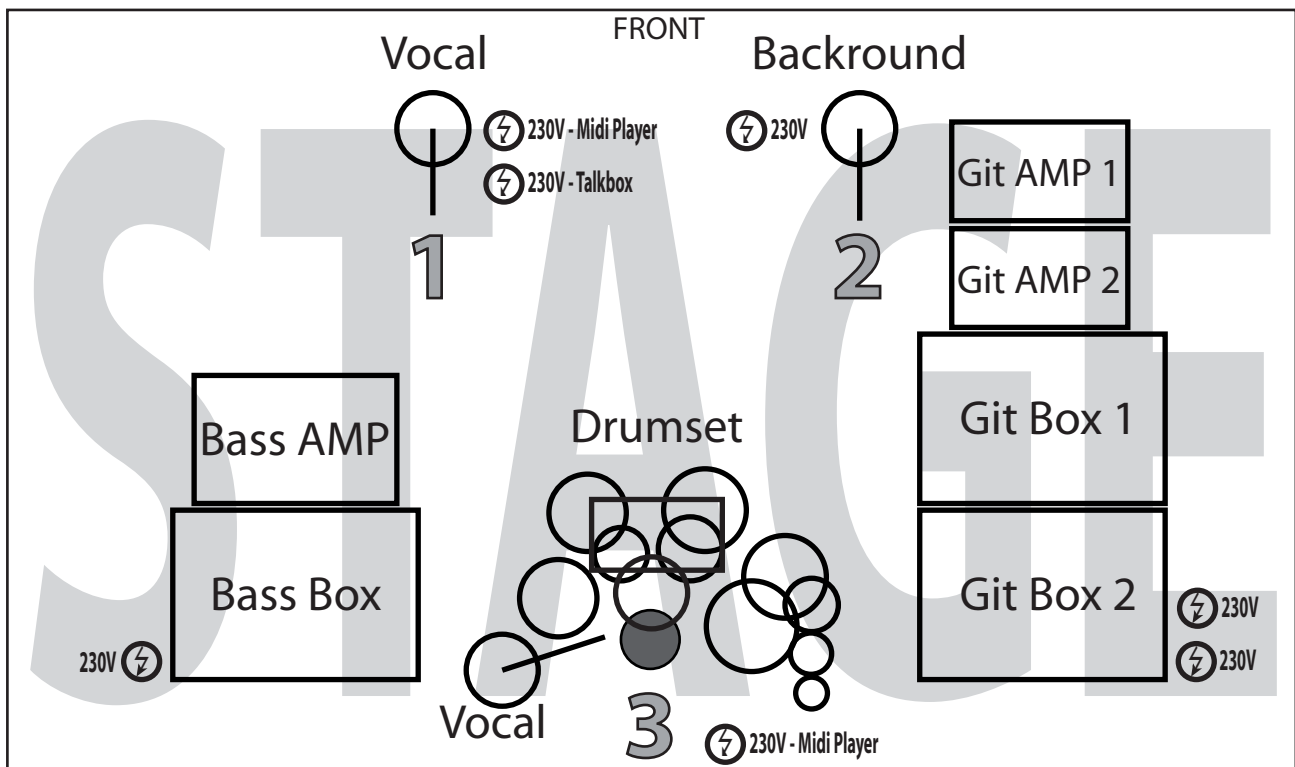

Techrider / Stageplan

- 1 - Bass/Vocal -> Andy
- 2 - Guitar/Background -> Dirk
- 3 - Drums/Vokal -> Moe

3x Vocal / Background

Drumset:

- 1x BassDrum
- 1x Snare
- 1x RackToms
- 1x FloorTom
- 2x CrashCymbals
- 1x RideCymbal
- 1x HiHat
- 1x Rototoms stack (3 toms)
- Midi Sampler / Aux

Guitar:

- 4x 12" Speaker
- 4x 12" Speaker

Bass:

- DirectOut
- or 4x 10" + 1x 15" Speaker
- or 8x 10" Speaker
- Talkbox / DirectOut
- Midi Sampler / Aux